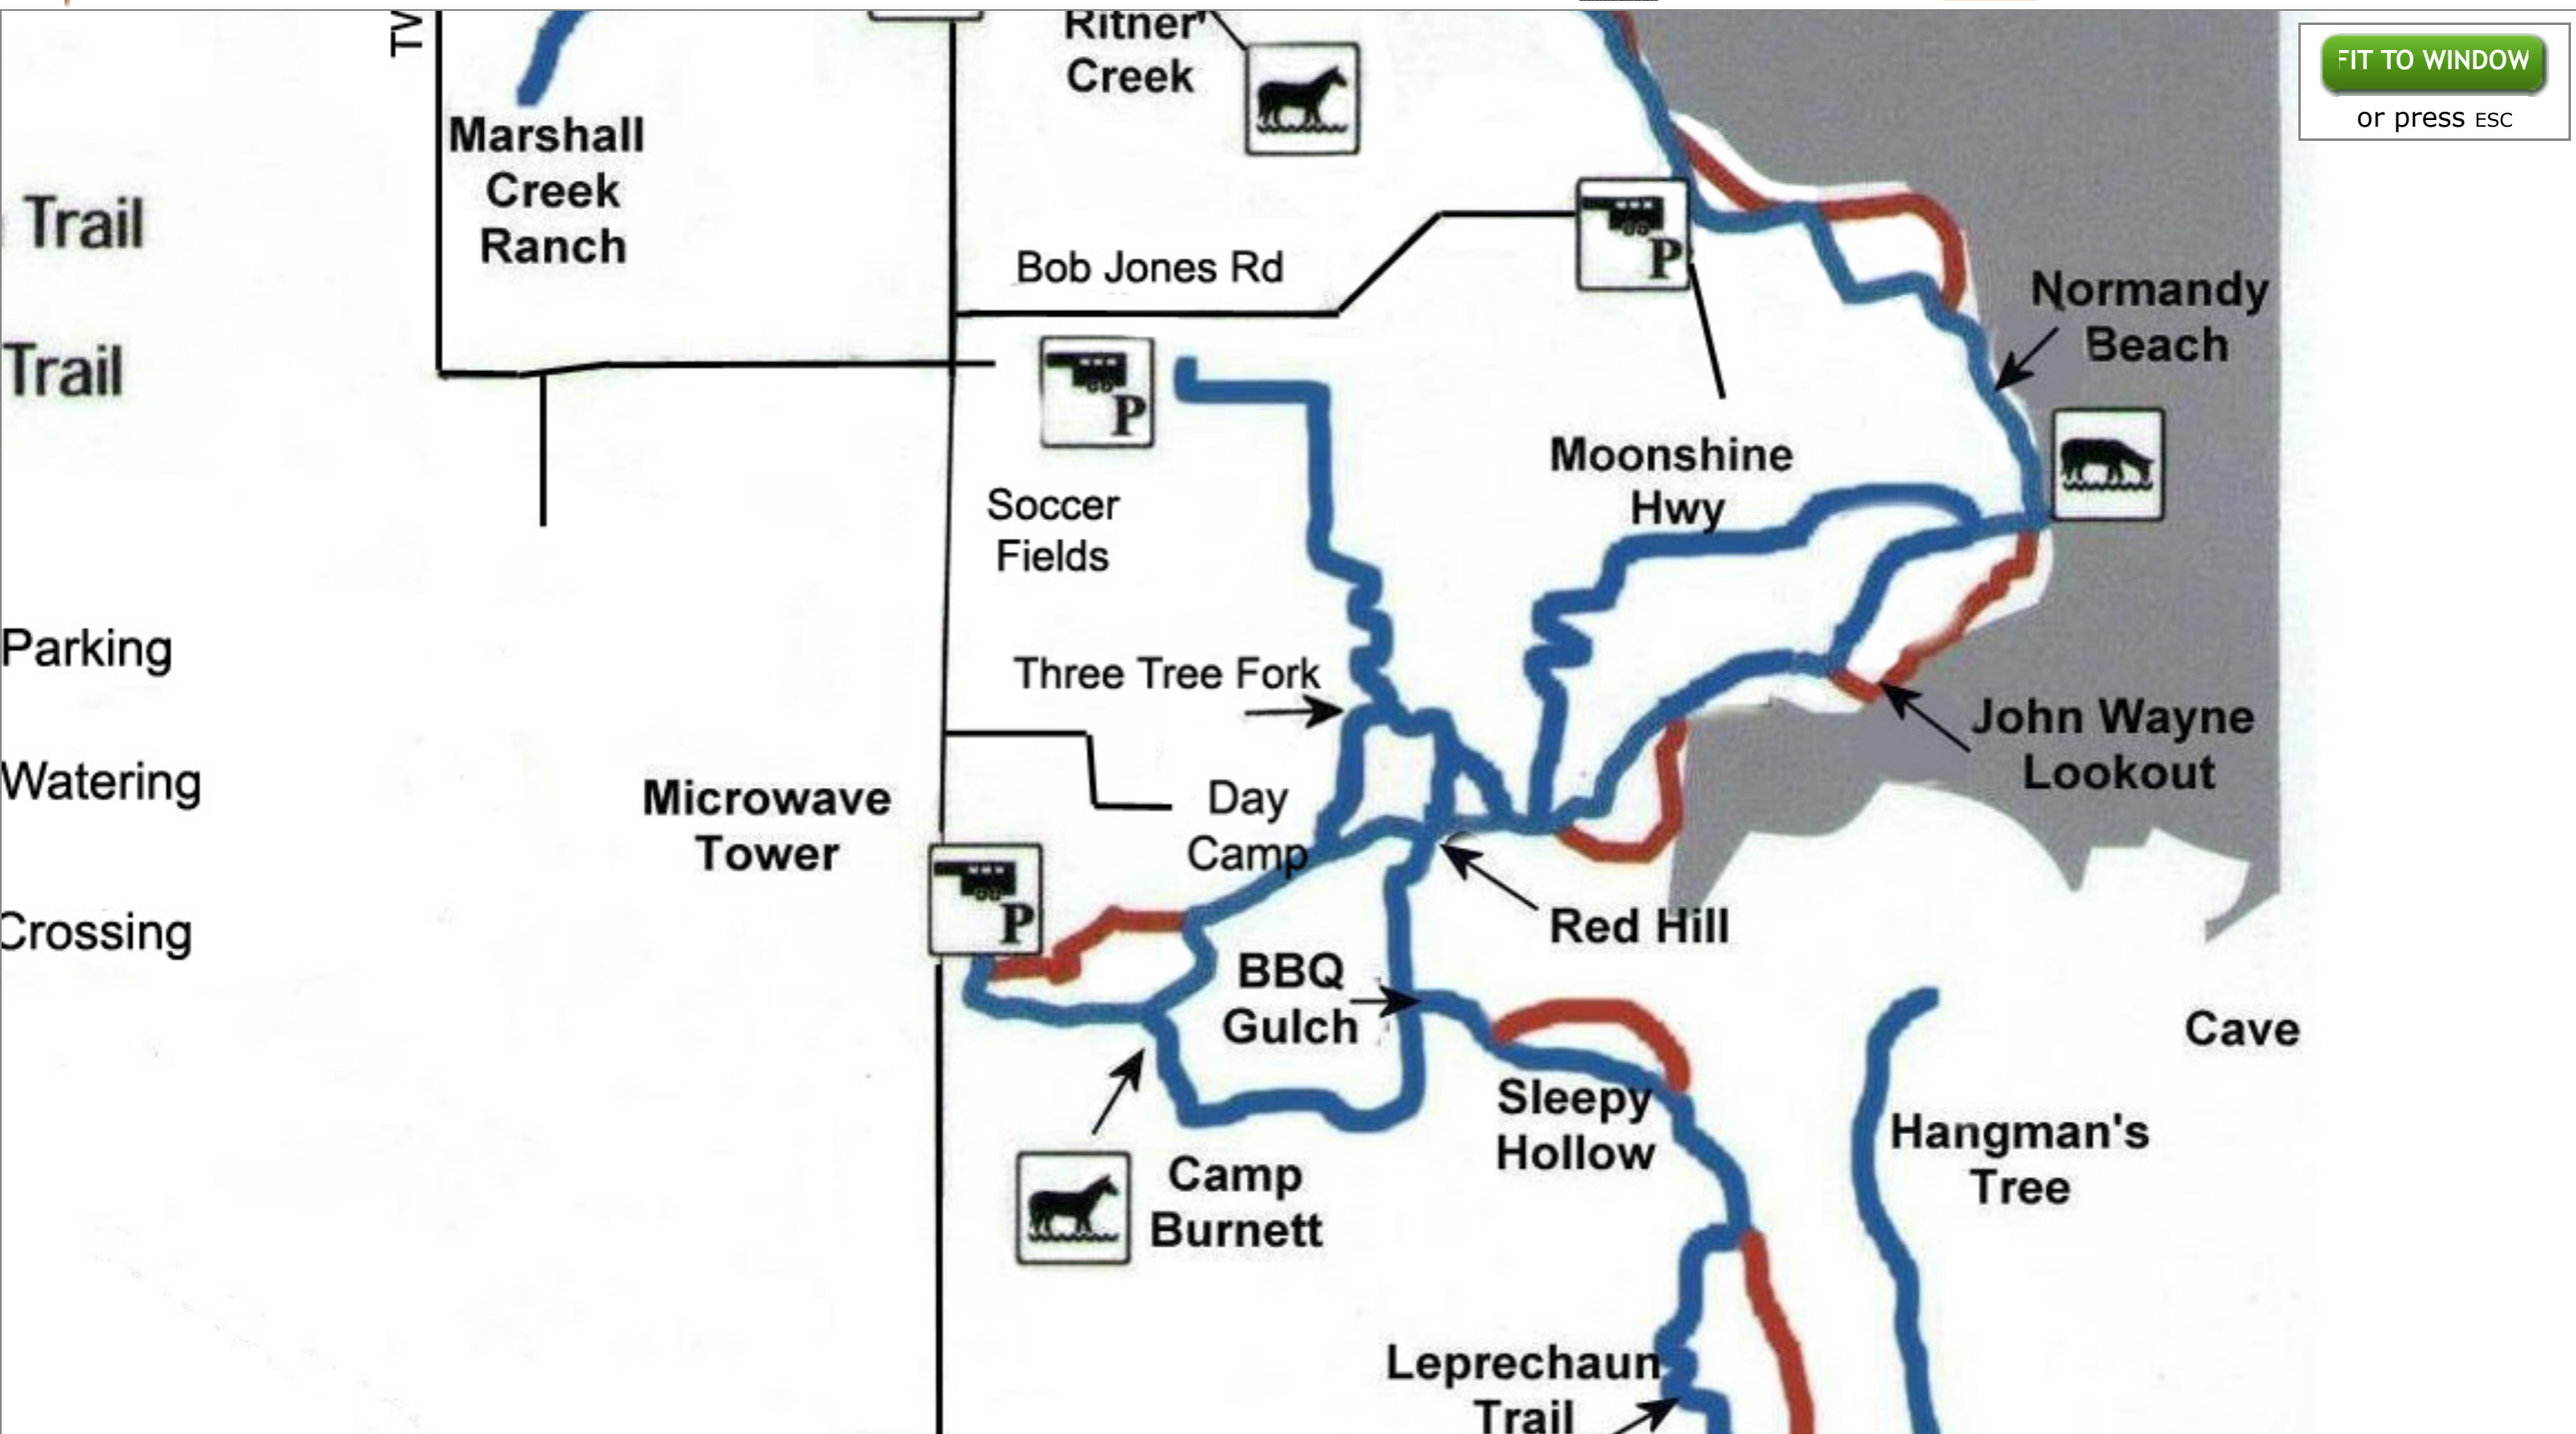

Walnut Grove Trail Map

See map details From campalexander.com

Dallas-Fort Worth...
7 miles away

Echo Hills Park...
8 miles away

Dallas TX...
9 miles away

see more...

FIT TO WINDOW
or press ESC

See more Roanoke maps

- SeaWorld San Antonio Map
- Urban Neighborhood Map: Austin Map
- Texas, Cattle Trails Map

MID-CENTURY MODERN,
FARMHOUSE, & EVERYTHING *in between*

Ashley | this is home.
HOMESTORE

[shop now >](#)